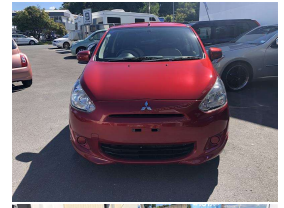

# 2013 Mitsubishi Mirage M SPORTS

### Body

5 door, Hatchback

### Odometer

106,635 km

### Engine

990 cc, Internal Combustion